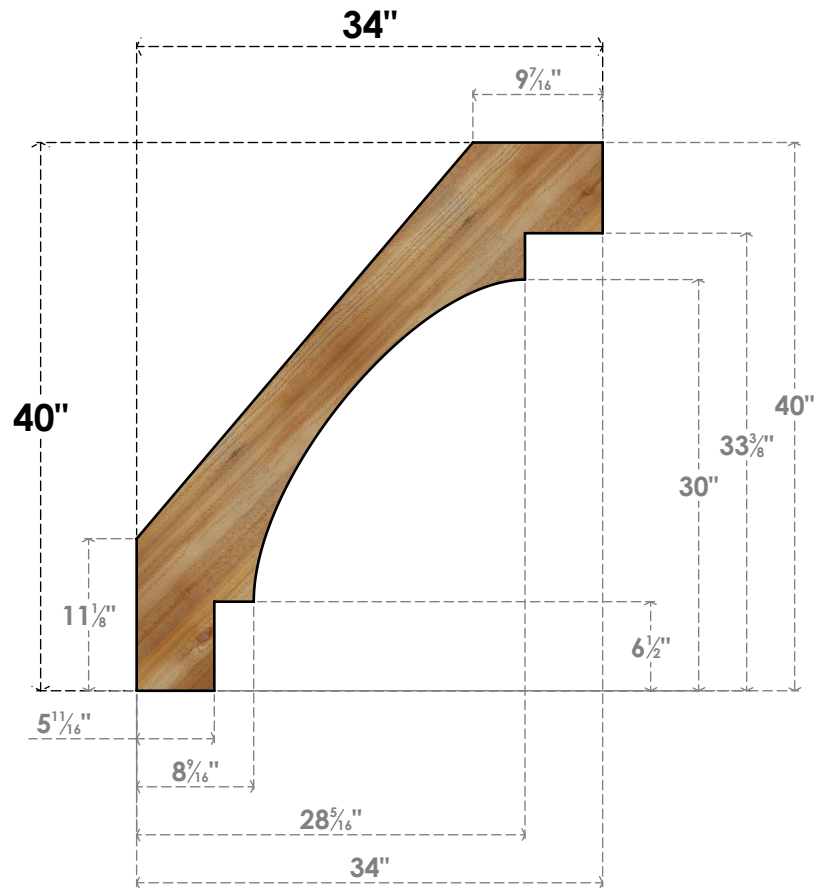

BRC06X34X40MRC00RWR

6"W X 34"D X 40"H MERCED ROUGH SAWN BRACE, WESTERN RED CEDAR

SIDE

FRONT

EKENA MILLWORK
 2300 WEST MAIN ST.
 CLARKSVILLE, TX 75426
 TOLL FREE: 866-607-0453
 WWW.EKENAMILLWORK.COM

NOTES

1. INSTALLATION TO BE COMPLETED IN ACCORDANCE WITH MANUFACTURER'S SPECIFICATIONS.
2. DRAWING MAY NOT BE TO SCALE
3. THIS DRAWING IS INTENDED FOR DESIGN AND PLANNING PURPOSES ONLY.
4. ALL INFORMATION CONTAINED HEREIN WAS CURRENT AT THE TIME OF DEVELOPMENT BUT MUST BE REVIEWED AND APPROVED BY THE PRODUCT MANUFACTURER TO BE CONSIDERED ACCURATE.
5. PRODUCTS ARE NOT KILN DRIED. THIS ITEM IS UNIQUE AND WILL CONTAIN THE NATURAL VARIATIONS THAT THE WOOD SPECIES OFFERS. THIS MAY RESULT IN VARIATIONS UP TO 1/4"